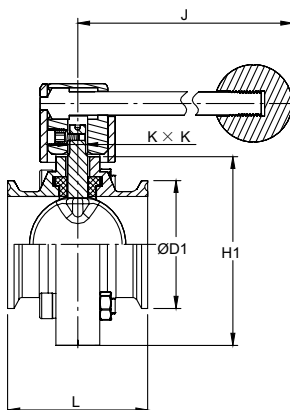

BFV-P Series

CKAN

Sanitary Butterfly Valve with pull handle

卫生级拉杆式蝶阀

Weld Butterfly Valve with pull handle
拉杆式焊接蝶阀

SIZE	D1		L		H1		KxK		J	
	in	mm	in	mm	in	mm	in	mm	in	mm
1"	1.00	25.4	2.05	52	2.83	72	0.31x0.31	8x8	5.51	140
1 1/2"	1.50	38.1	2.05	52	3.07	78	0.31x0.31	8x8	5.51	140
2"	2.00	50.8	1.97	50	3.98	101	0.31x0.31	8x8	5.51	140
2.5"	2.50	63.5	2.20	56	4.53	115	0.39x0.39	10x10	5.51	140
3"	3.00	76.1	2.36	60	5.12	130	0.39x0.39	10x10	6.10	155
4"	4.00	101.6	2.76	70	6.38	162	0.39x0.39	10x10	6.10	155

Clamp Butterfly Valve with pull handle
拉杆式快装蝶阀

SIZE	D1		L		H1		KxK		J	
	in	mm	in	mm	in	mm	in	mm	in	mm
1"	1.99	50.5	2.76	70	3.07	78	0.31x0.31	8x8	5.51	140
1 1/2"	1.99	50.5	2.76	70	3.35	90	0.31x0.31	8x8	5.51	140
2"	2.52	64	2.76	70	3.98	110	0.31x0.31	8x8	5.51	140
2.5"	3.05	77.5	3.15	80	4.53	125	0.39x0.39	10x10	5.51	140
3"	3.58	72.9	3.15	80	5.12	139	0.39x0.39	10x10	6.10	155
4"	5.69	97.6	3.54	90	6.38	162	0.39x0.39	10x10	6.10	155