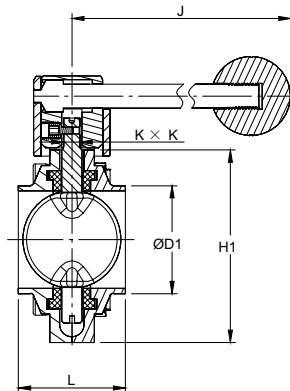

BFV-P Series

CKAN

Sanitary Butterfly Valve with pull handle

卫生级拉杆式蝶阀

Weld Butterfly Valve with pull handle
拉杆式焊接蝶阀

SIZE	D1		L		H1		KxK		J	
	in	mm	in	mm	in	mm	in	mm	in	mm
1"	1.00	25.4	2.05	52	2.83	72	0.31x0.31	8x8	5.51	140
1 1/2"	1.50	38.1	2.05	52	3.07	78	0.31x0.31	8x8	5.51	140
2"	2.00	50.8	1.97	50	3.98	101	0.31x0.31	8x8	5.51	140
2.5"	2.50	63.5	2.20	56	4.53	115	0.39x0.39	10x10	5.51	140
3"	3.00	76.1	2.36	60	5.12	130	0.39x0.39	10x10	6.10	155
4"	4.00	101.6	2.76	70	6.38	162	0.39x0.39	10x10	6.10	155

Clamp Butterfly Valve with pull handle
拉杆式快装蝶阀

SIZE	D1		L		H1		KxK		J	
	in	mm	in	mm	in	mm	in	mm	in	mm
1"	1.99	50.5	2.76	70	3.07	78	0.31x0.31	8x8	5.51	140
1 1/2"	1.99	50.5	2.76	70	3.35	90	0.31x0.31	8x8	5.51	140
2"	2.52	64	2.76	70	3.98	110	0.31x0.31	8x8	5.51	140
2.5"	3.05	77.5	3.15	80	4.53	125	0.39x0.39	10x10	5.51	140
3"	3.58	72.9	3.15	80	5.12	139	0.39x0.39	10x10	6.10	155
4"	5.69	97.6	3.54	90	6.38	162	0.39x0.39	10x10	6.10	155