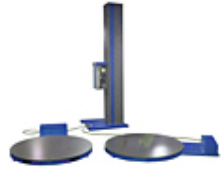

High Profile Heavy-Duty Semi-Automatic Stretch Wrapper With Wrap-N-Weigh

N/A

up to 72 in

up to 85 in

4000 lb

Sidewinder 4 WNW HP

Dual Turntable Low Profile Heavy-Duty Semi-Automatic Stretch Wrapper

N/A

up to 80 in

up to 85 in

4000 lb

Sidewinder 4 Dual Turntable LP

Dual Turntable High Profile Heavy-Duty Semi-Automatic Stretch Wrapper

N/A

up to 71 in

up to 85 in