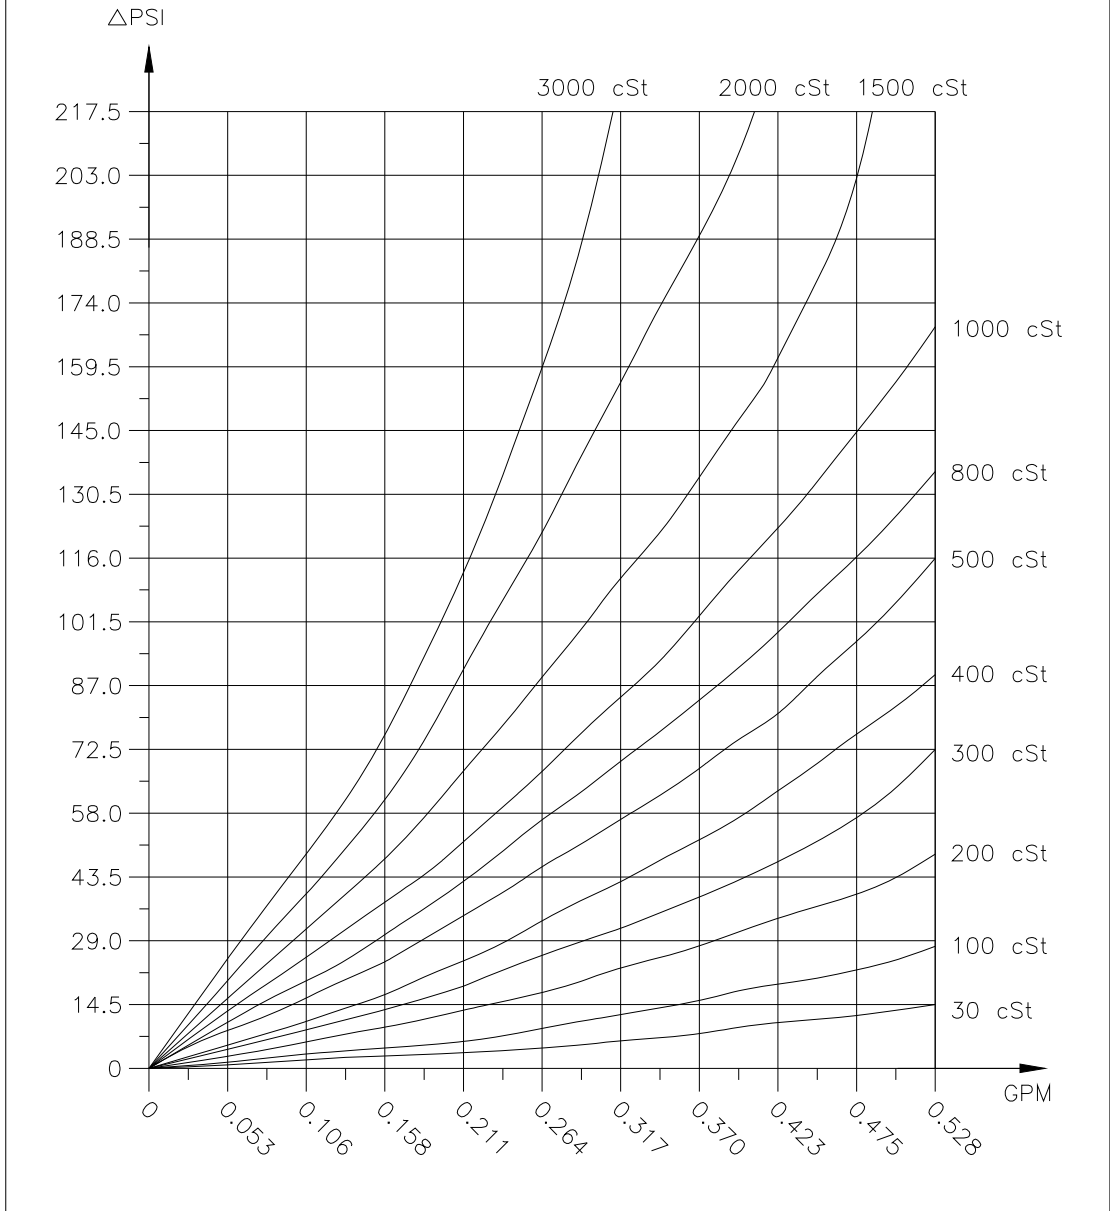

JVx-01CG PRESSURE DROP CHART

Model: JVM-10CG
Flow Rate vs. Pressure Drop

JVx-15CG PRESSURE DROP CHART

JVx-20CG PRESSURE DROP CHART

JVx-30CG PRESSURE DROP CHART

JVx-60CG PRESSURE DROP CHART