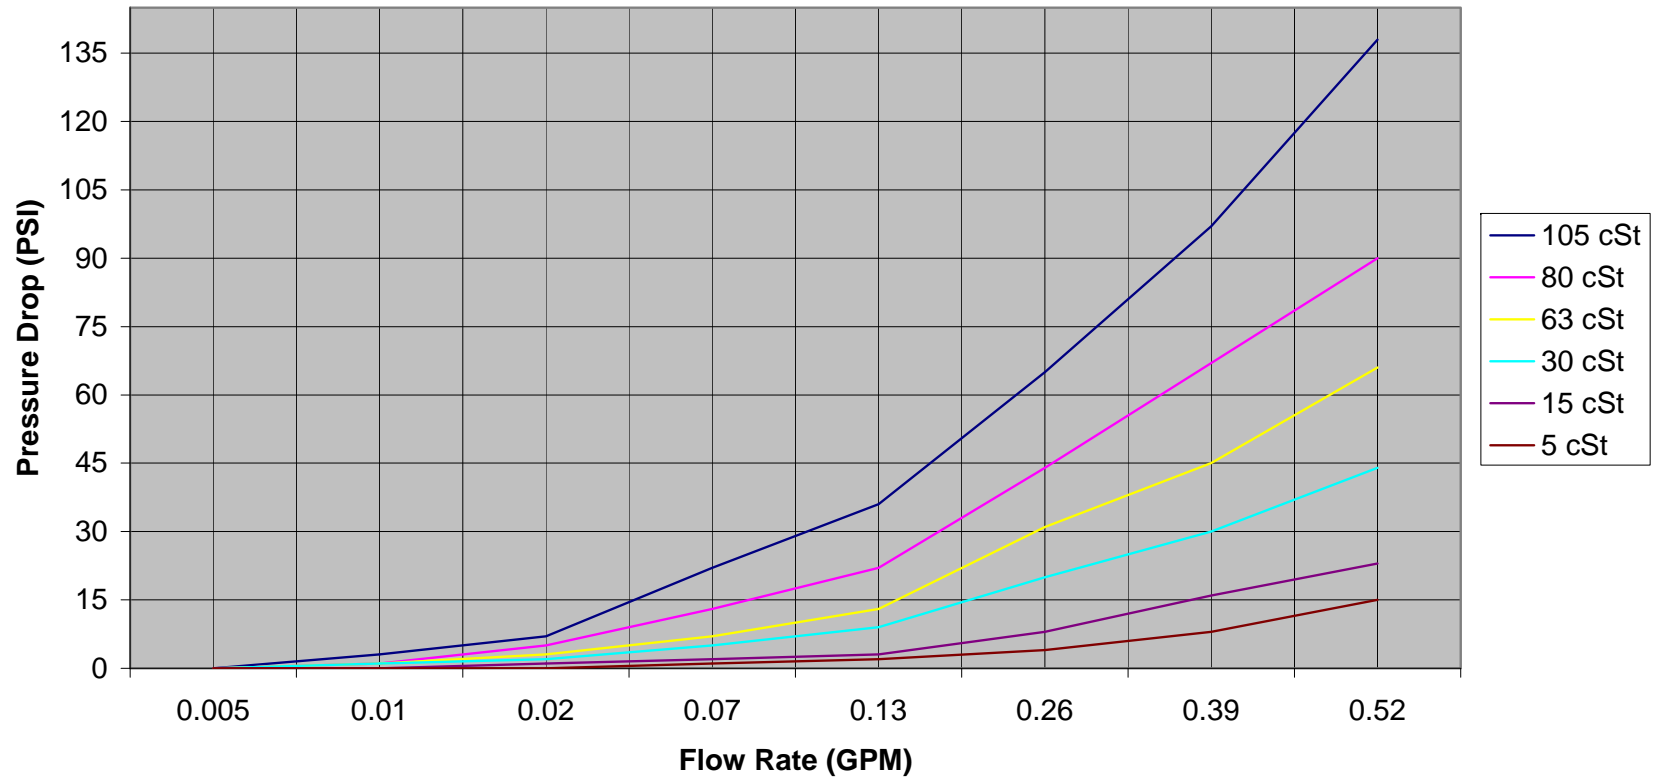

JVx-01CG PRESSURE DROP CHART

Model: JVM-10CG
Flow Rate vs. Pressure Drop

JVx-15CG PRESSURE DROP CHART

JVx-20CG PRESSURE DROP CHART

JVx-30CG PRESSURE DROP CHART

JVx-60CG PRESSURE DROP CHART