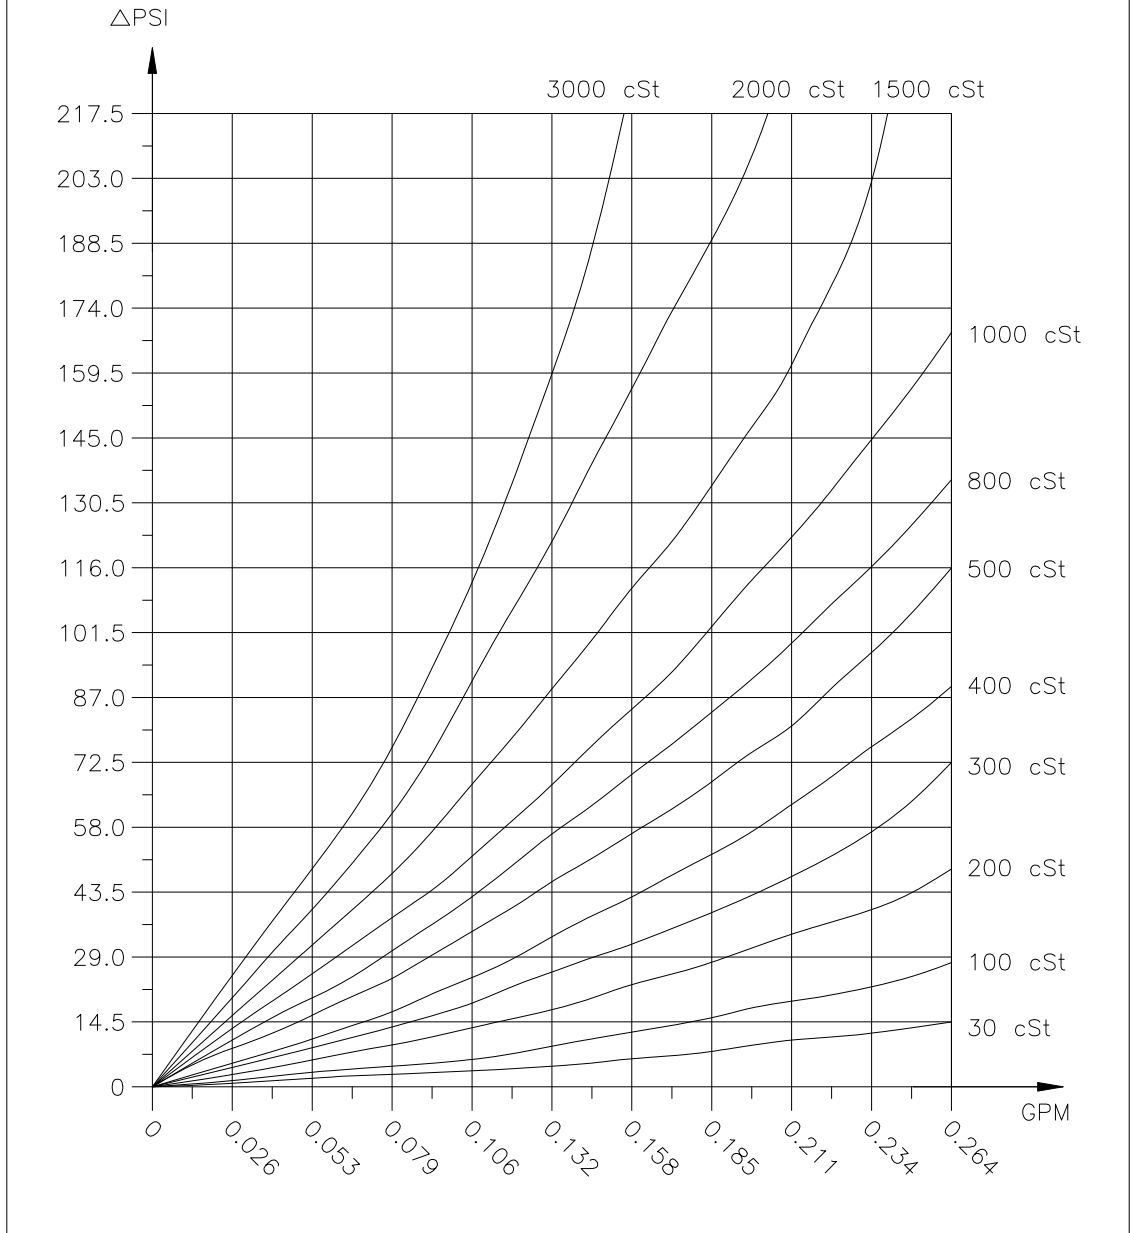

JVx-01CG PRESSURE DROP CHART

Model: JVM-10CG
Flow Rate vs. Pressure Drop

JVx-15CG PRESSURE DROP CHART

JVx-20CG PRESSURE DROP CHART

JVx-30CG PRESSURE DROP CHART

JVx-60CG PRESSURE DROP CHART