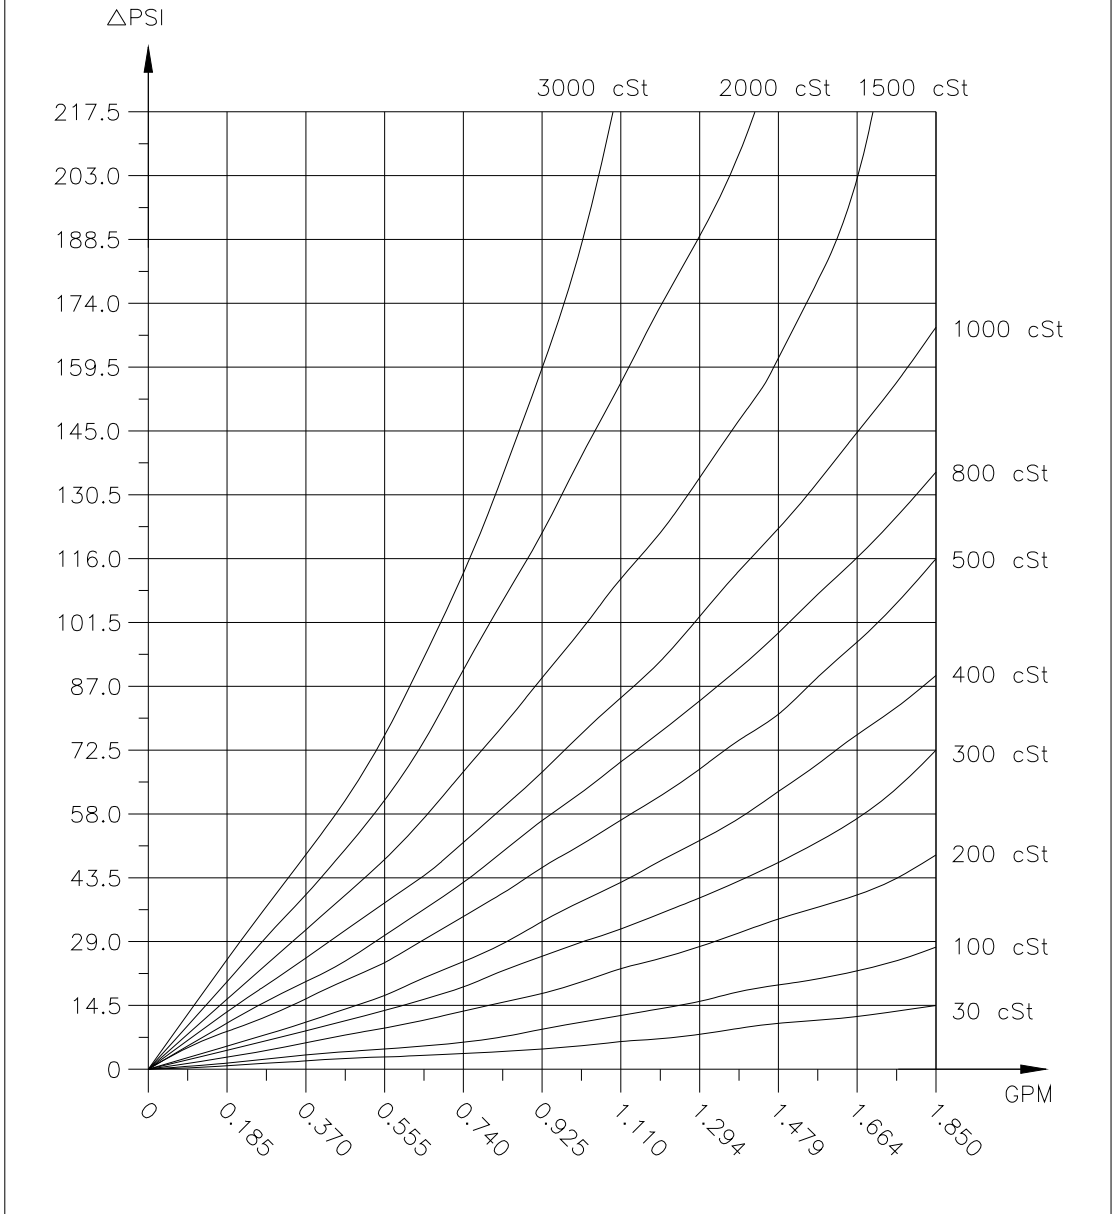

JVx-01CG PRESSURE DROP CHART

Model: JVM-10CG
Flow Rate vs. Pressure Drop

JVx-15CG PRESSURE DROP CHART

JVx-20CG PRESSURE DROP CHART

JVx-30CG PRESSURE DROP CHART

JVx-60CG PRESSURE DROP CHART