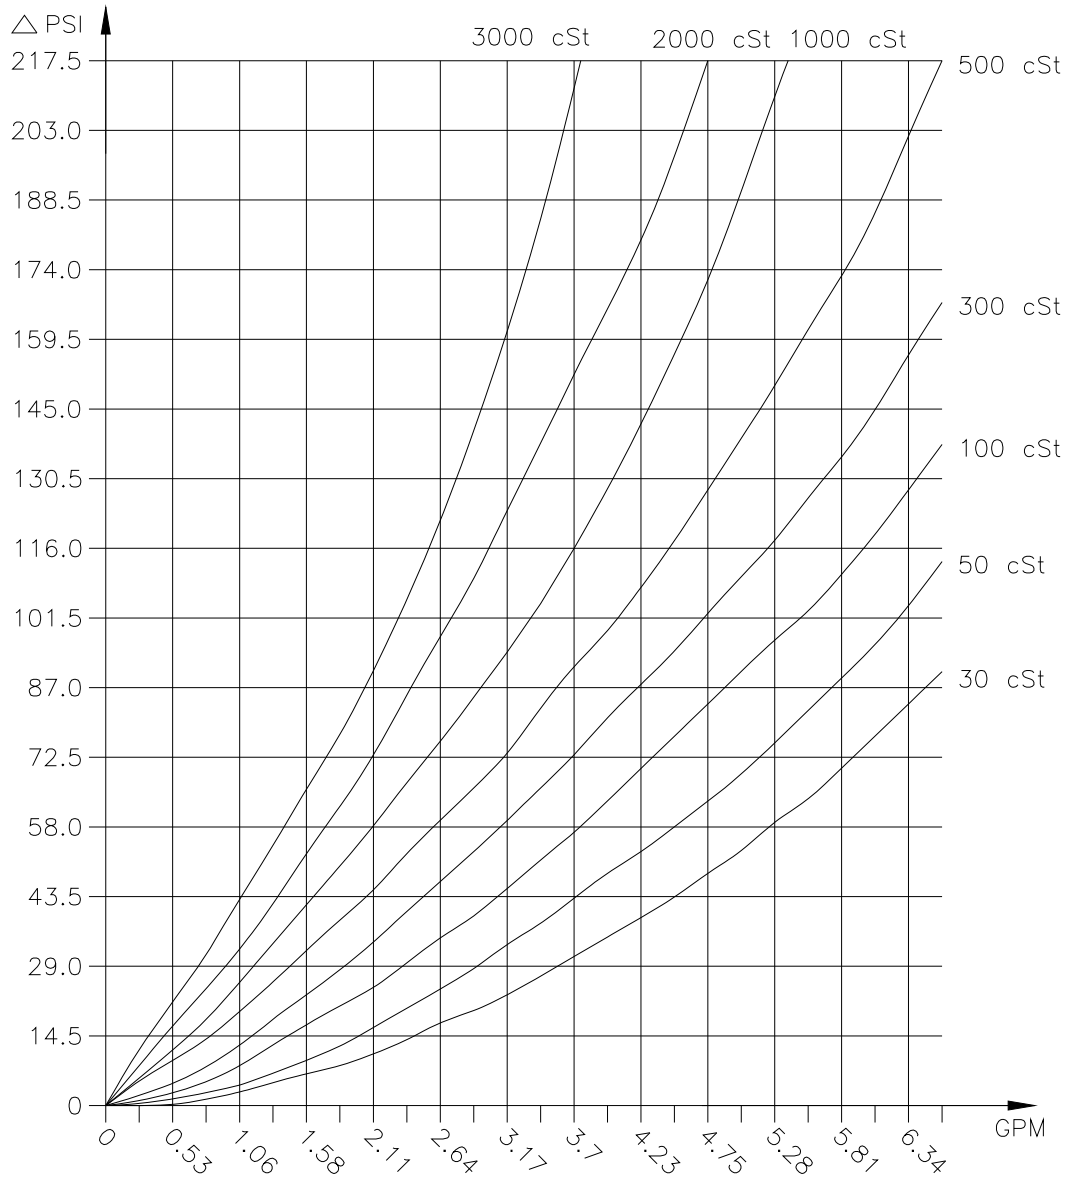

JVx-01CG PRESSURE DROP CHART

Model: JVM-10CG
Flow Rate vs. Pressure Drop

JVx-15CG PRESSURE DROP CHART

JVx-20CG PRESSURE DROP CHART

JVx-30CG PRESSURE DROP CHART

JVx-60CG PRESSURE DROP CHART