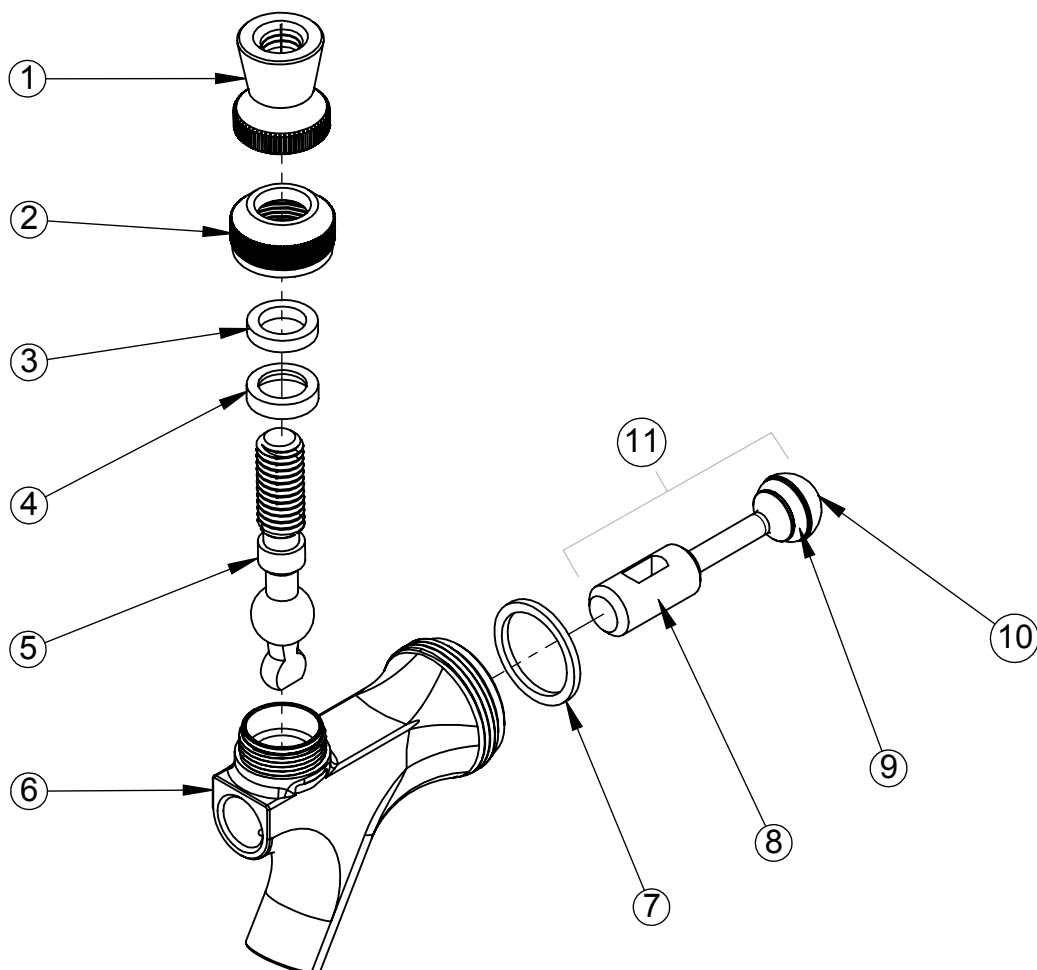

BF1002SS STAINLESS STEEL FAUCET WITH S/S LEVER

PARTS BREAKDOWN

ITEM NO:

PART NO:

DESCRIPTION:

1	70105	COLLAR, FAUCET, CHROME
2	70166-01	BONNET, FAUCET, CHROME
3	70108	WASHER, FRICTION
4	70104	WASHER, BALL
5	70102-02	LEVER, FAUCET, 303 S/S
6	70101-SS	BODY, FAUCET, 304 S/S
7	70107	GASKET, FAUCET, BODY
8	70103SS	SHAFT, 303 S/S
9	70110	SEAT, FAUCET SHAFT
10	70109SS	SHAFT NUT, 303 S/S
11	70103-05	SHAFT ASSEMBLY, 303 S/S