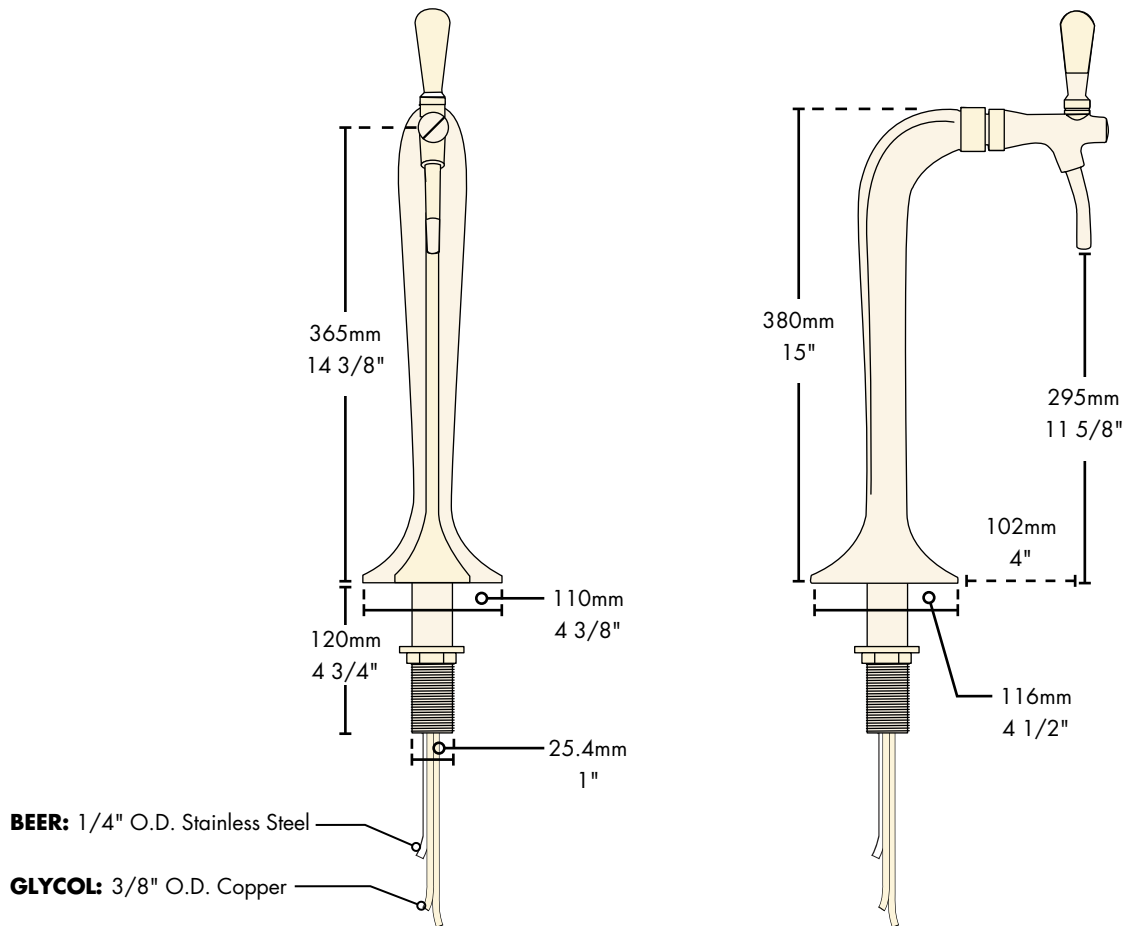

Specifications

Micro Matic reserves the right to change specifications without notice.

Part No.	Faucets	Finish	Dispense System	Shipping Weight	Box Dimensions
☐ MM1091F (Ice Frosted)	1	Chrome	Glycol	5 kg 11 lbs	711mm L x 203mm W x 203mm H 28"L x 8"W x 8"L
☐ MM1091K (No Ice)	1	Chrome	Glycol	5 kg 11 lbs	711mm L x 203mm W x 203mm H 28"L x 8"W x 8"L

Dimensions

Copyright ©2007 Micro Matic USA, Inc. All Rights Reserved.

00121-D0507 11-07

www.micromatic.com

Toll Free: 1-(866) 327-4159

West	Central	Southeast	Northeast
19791 Bahama Street Northridge, CA 91324 Tel. (818) 701-9765 Fax. (818) 701-9844	10726 North Second Street Machesney Park, IL 61115 Tel. (815) 968-7557 Fax. (815) 968-0363	16121 Flight Path Drive Brooksville, FL 34604 Tel. (352) 799-6331 Fax. (352) 796-2429	4601 Saucon Creek Road Center Valley, PA 18034 Tel. (610) 625-4464 Fax. (610) 625-4466