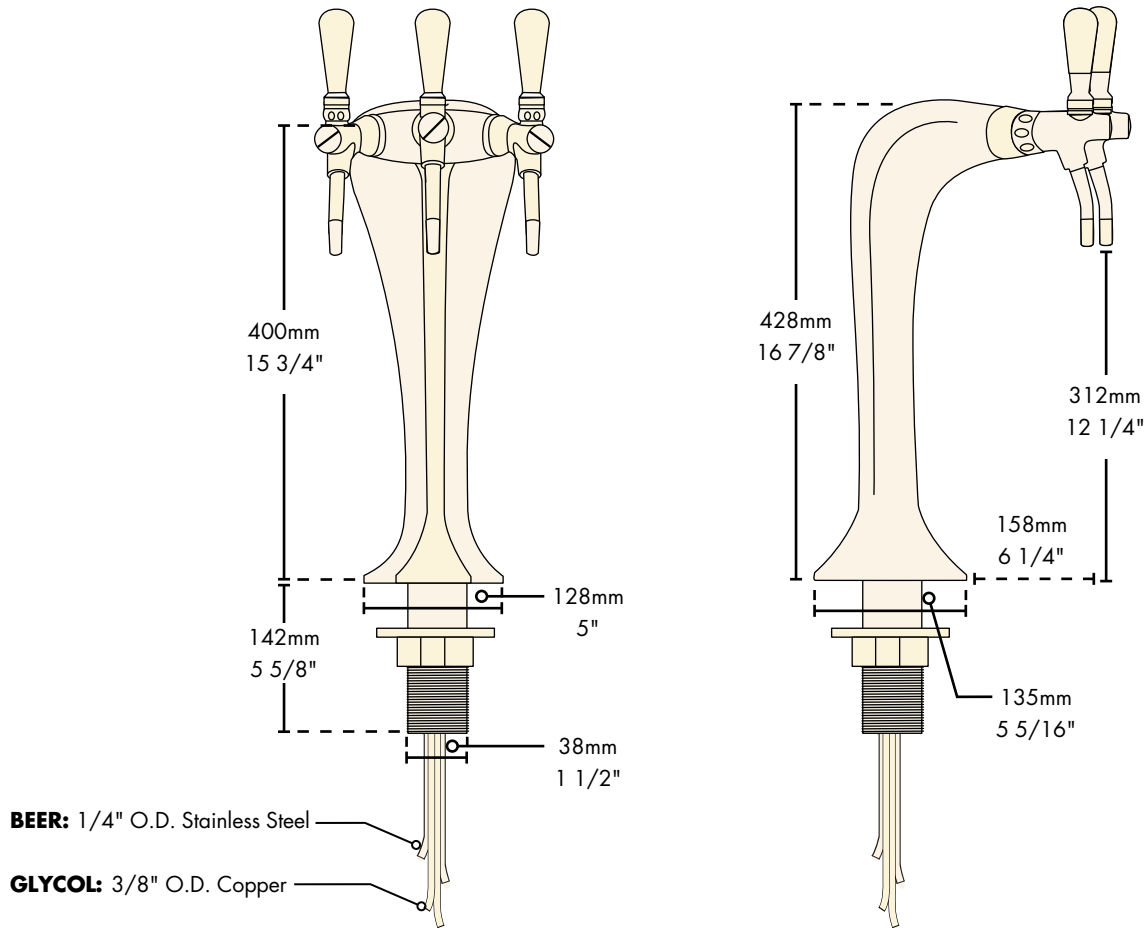

- Simple elegance with Italian style for dispensing draft beer.
- Available in either ice frosted or frost-free smooth exterior.
- The draft tower is a marketing tool, not just a bar fixture.
- Delivered complete with European-style faucets.

Chrome
MM1093K

MM1093F (shown with ice)

Chrome
(shown without ice)
MM1093F

Faucet knobs not included.

Specifications

Micro Matic reserves the right to change specifications without notice.

Part No.	Faucets	Finish	Dispense System	Shipping Weight	Box Dimensions
<input type="checkbox"/> MM1093F (Ice Frosted)	3	Chrome	Glycol	6 kg 13 lbs	711mm L x 203mm W x 203mm H 28"L x 8"W x 8"L
<input type="checkbox"/> MM1093K (No Ice)	3	Chrome	Glycol	6 kg 13 lbs	711mm L x 203mm W x 203mm H 28"L x 8"W x 8"L

Dimensions

Copyright ©2007 Micro Matic USA, Inc. All Rights Reserved. 00240.D0607 11-07

www.micromatic.com

Toll Free: 1-(866) 327-4159

West	Central	Southeast	Northeast
19791 Bahama Street Northridge, CA 91324 Tel. (818) 701-9765 Fax. (818) 701-9844	10726 North Second Street Machesney Park, IL 61115 Tel. (815) 968-7557 Fax. (815) 968-0363	16121 Flight Path Drive Brooksville, FL 34604 Tel. (352) 799-6331 Fax. (352) 796-2429	4601 Saucon Creek Road Center Valley, PA 18034 Tel. (610) 625-4464 Fax. (610) 625-4466