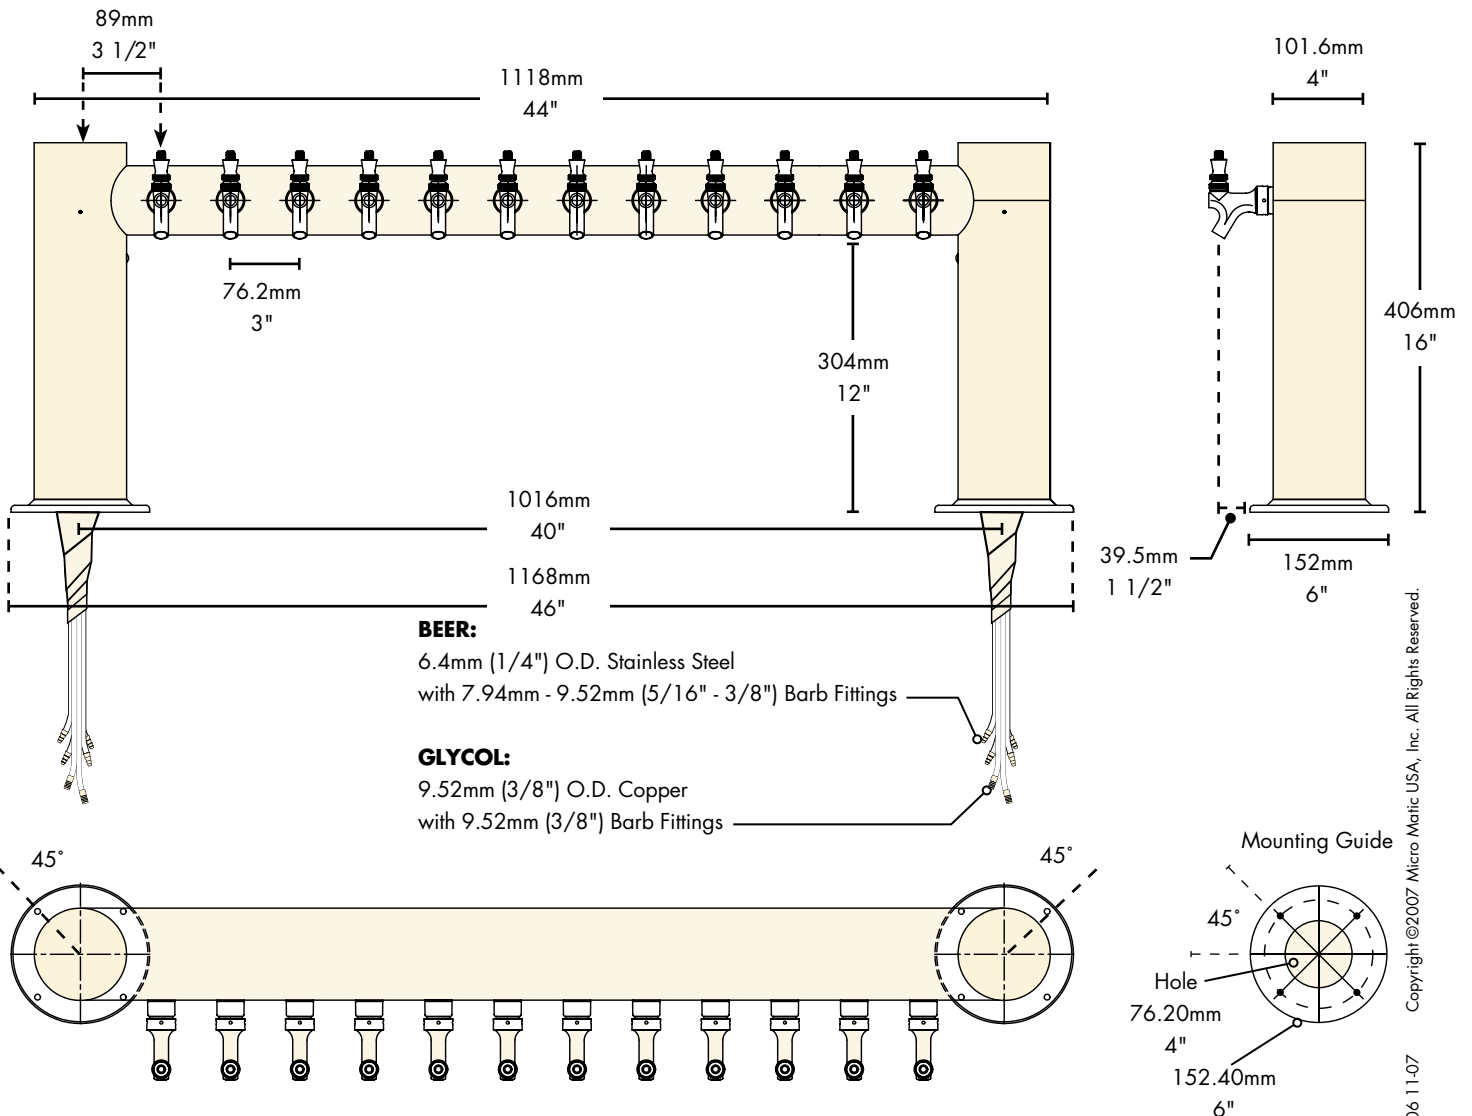

Specifications

Micro Matic reserves the right to change specifications without notice.

Part No.	Faucets	Finish	Dispense System	Shipping Weight	Box Dimensions
☐ METRO-H-12PSSKR*	12	Polished S/S	Kool-Rite (Glycol)	23 kg 51 lbs	1270mm L x 1016mm W x 381mm H 50"L x 40"W x 15"H
☐ METRO-H-12PVDKR*	12	PVD Brass	Kool-Rite (Glycol)	23 kg 51 lbs	1270mm L x 1016mm W x 381mm H 50"L x 40"W x 15"H

Certified

Dimensions

www.micromatic.com

Toll Free: 1-(866) 327-4159

West	Central	Southeast	Northeast
19791 Bahama Street Northridge, CA 91324 Tel. (818) 701-9765 Fax. (818) 701-9844	10726 North Second Street Machesney Park, IL 61115 Tel. (815) 968-7557 Fax. (815) 968-0363	16121 Flight Path Drive Brooksville, FL 34604 Tel. (352) 799-6331 Fax. (352) 796-2429	4601 Saucon Creek Road Center Valley, PA 18034 Tel. (610) 625-4464 Fax. (610) 625-4466