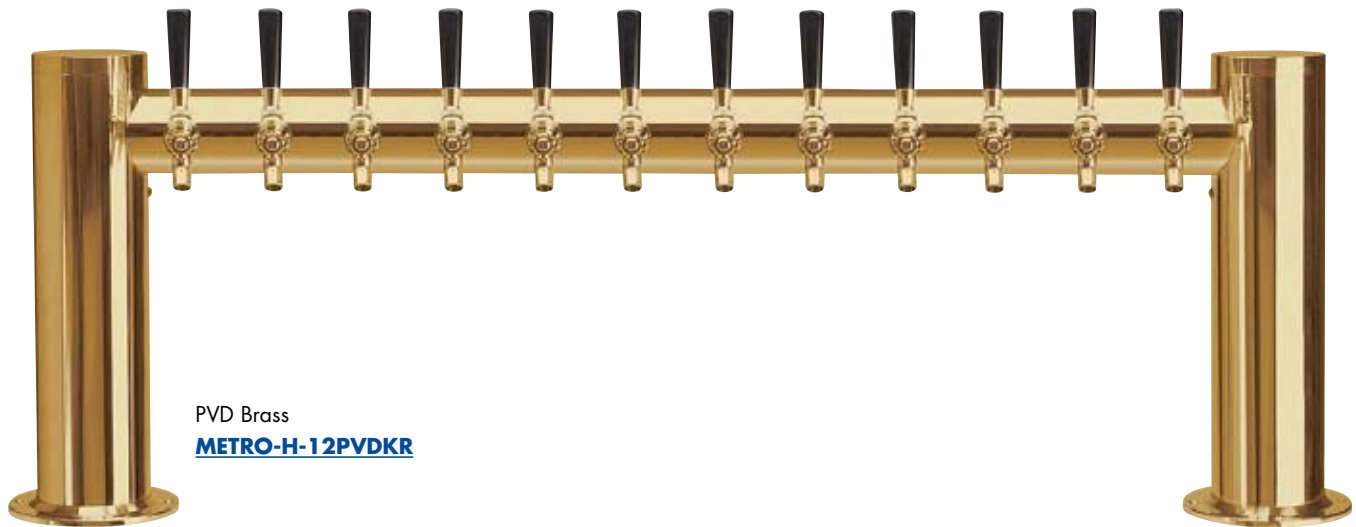

- Metropolis draft towers have a distinctive art deco style.
- The draft tower is a marketing tool, not just a bar fixture.
- Exterior finish will provide years of durable service.
- All stainless steel contact with the beer for the ultimate in draft purity.

PVD Brass

METRO-H-12PVDKR

Stainless Steel

METRO-H-12PSSKR

Features

Faucet knobs not included.

PVD Brass
Tarnish Free.

Certified
by the National
Sanitation Foundation.

Stainless Steel
beer contact for the pure
taste of fresh draft beer.

The integrated Kool-Rite module provides optimum cooling at the point of dispense. The module construction makes the installation process as simple as PLUG "N" POUR.

Specifications

Micro Matic reserves the right to change specifications without notice.

Part No.	Faucets	Finish	Dispense System	Shipping Weight	Box Dimensions
<input type="checkbox"/> METRO-H-12PSSKR*	12	Polished S/S	Kool-Rite (Glycol)	23 kg 51 lbs	1270mm L x 1016mm W x 381mm H 50"L x 40"W x 15"H
<input type="checkbox"/> METRO-H-12PVDKR*	12	PVD Brass	Kool-Rite (Glycol)	23 kg 51 lbs	1270mm L x 1016mm W x 381mm H 50"L x 40"W x 15"H