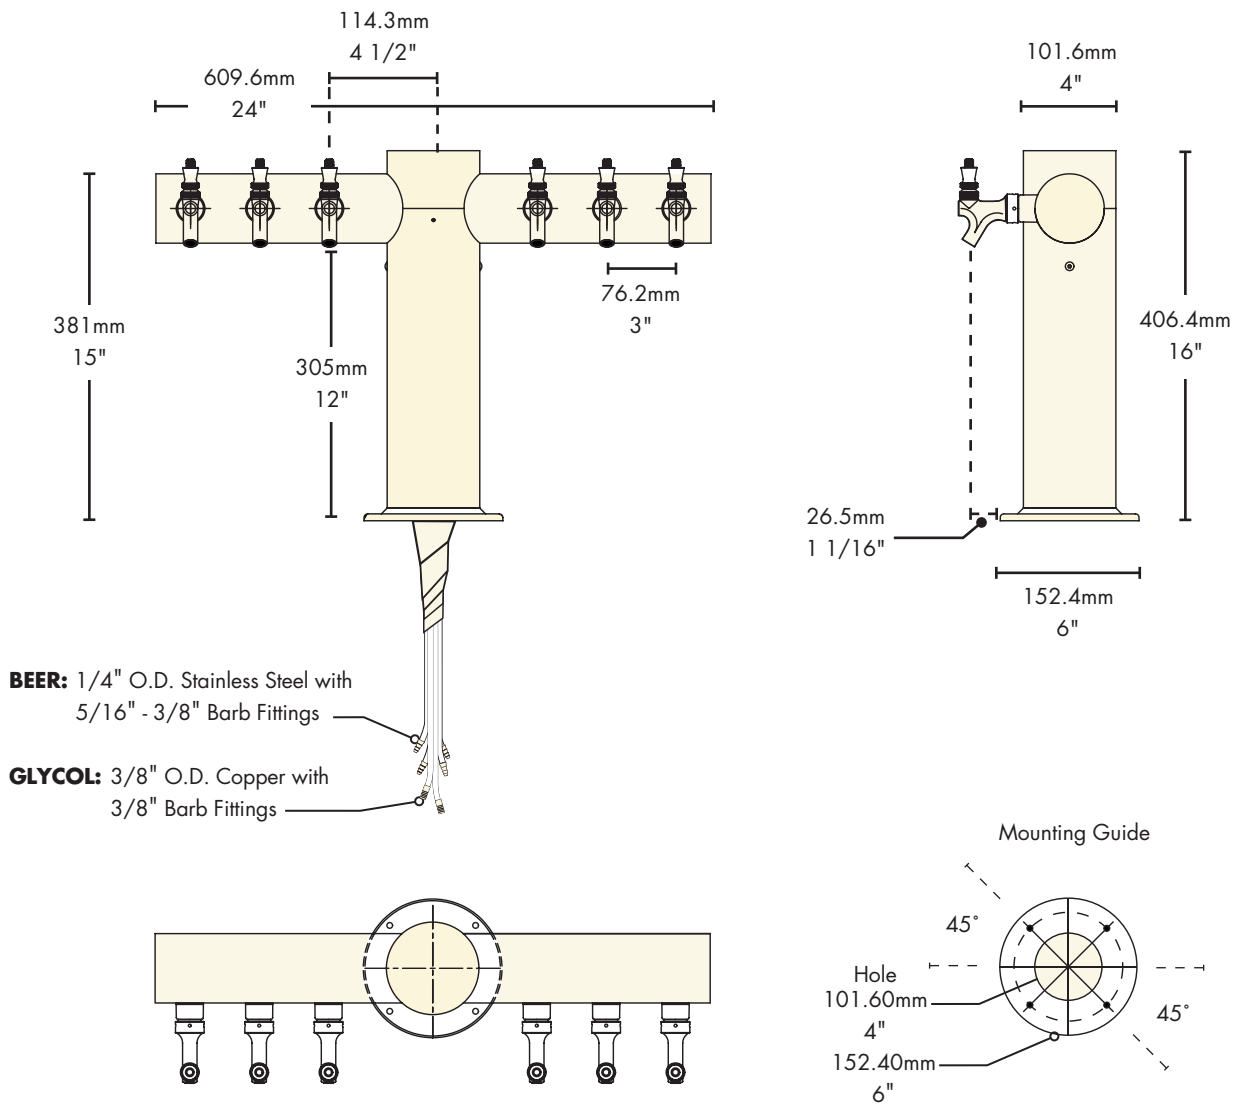

Specifications

Micro Matic reserves the right to change specifications without notice.

Part No.	Faucets	Finish	Dispense System	Shipping Weight	Box Dimensions
☐ METRO-T-6PSSKR*	6	Polished S/S	Kool-Rite (Glycol)	21 kg 46 lbs	1143mm L x 927mm W x 406mm H 45"L x 36 1/2"W x 16"L
☐ METRO-T-6PVDKR*	6	PVD Brass	Kool-Rite (Glycol)	21 kg 46 lbs	1143mm L x 927mm W x 406mm H 45"L x 36 1/2"W x 16"L

NSF Certified

Dimensions

Copyright ©2007 Micro Matic USA, Inc. All Rights Reserved. 00016D1106 1107