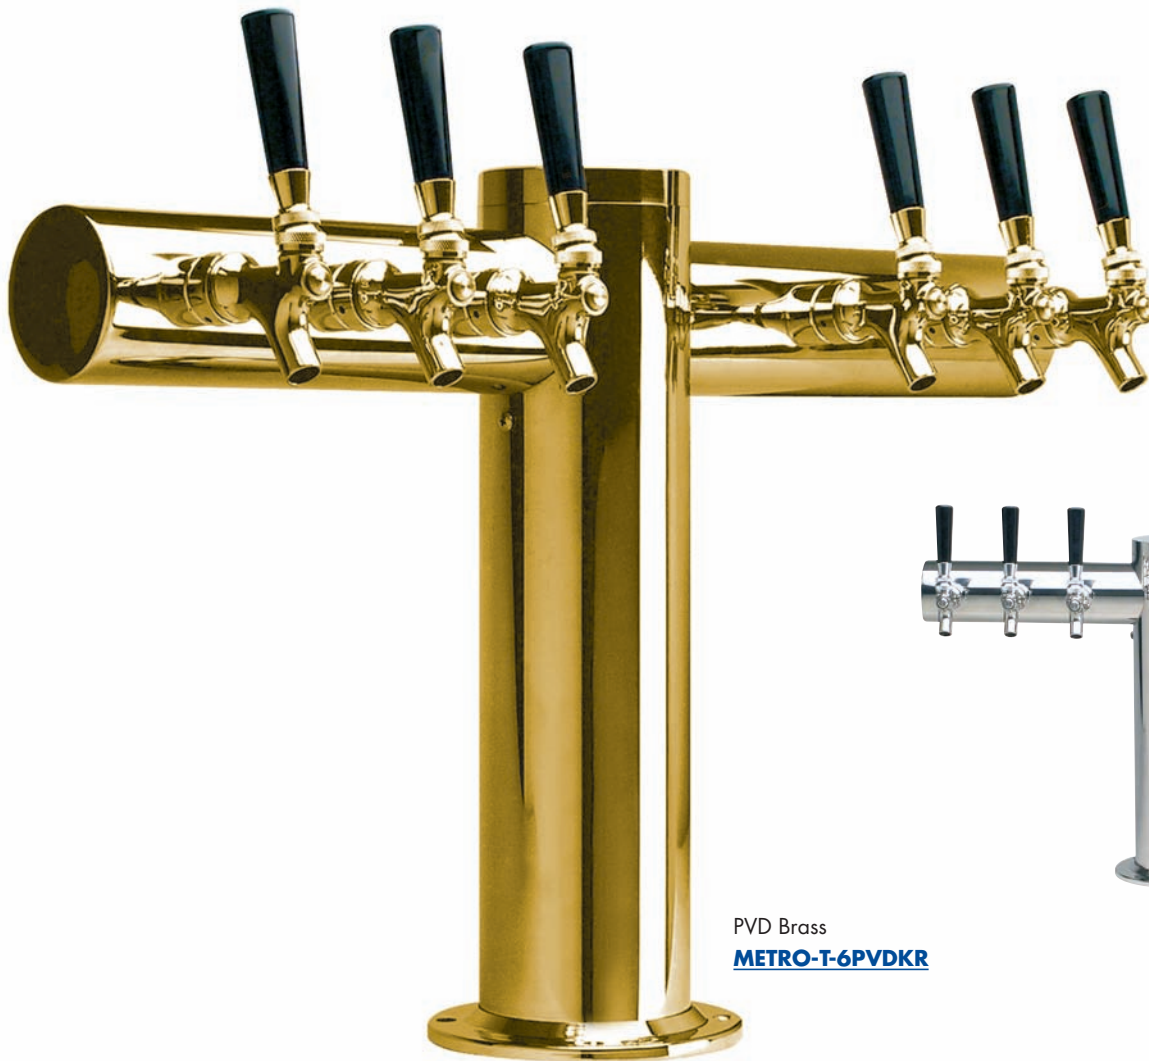

- Metropolis draft towers have a distinctive art deco style.
- The draft tower is a marketing tool, not just a bar fixture.
- Exterior finish will provide years of durable service.
- All stainless steel contact with the beer for the ultimate in draft purity.

PVD Brass
METRO-T-6PVDKR

Stainless Steel
METRO-T-6PSSKR

Features

Faucet knobs not included.

PVD Tarnish Free
PVD Brass.

NSF Certified
by the National
Sanitation Foundation.

S Stainless Steel
beer contact for the pure
taste of fresh draft beer.

INSIDE The integrated Kool-Rite module provides
optimum cooling at the point of dispense.
Modular construction makes the installation
process as simple as PLUG "N" POUR.

Specifications

Micro Matic reserves the right to change specifications without notice.

Part No.	Faucets	Finish	Dispense System	Shipping Weight	Box Dimensions
<input type="checkbox"/> METRO-T-6PSSKR*	6	Polished S/S	Kool-Rite (Glycol)	21 kg 46 lbs	1143mm L x 927mm W x 406mm H 45"L x 36 1/2"W x 16"L
<input type="checkbox"/> METRO-T-6PVDKR*	6	PVD Brass	Kool-Rite (Glycol)	21 kg 46 lbs	1143mm L x 927mm W x 406mm H 45"L x 36 1/2"W x 16"L