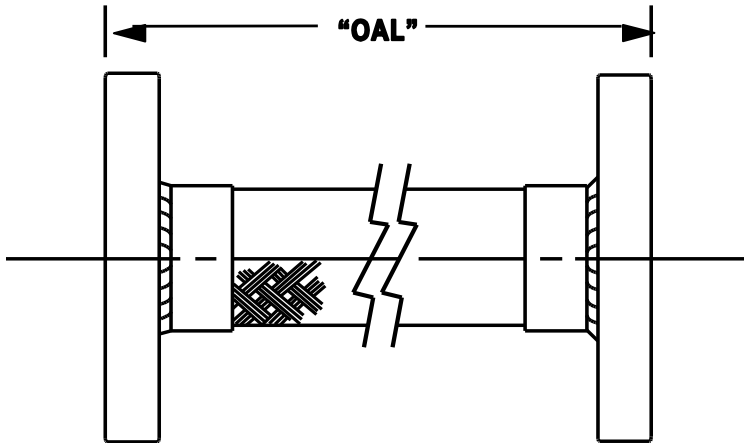

UNISOURCE
STYLE SF-21
Stainless Steel
Flexible
Metal Hose
Connectors

Construction, Materials:

Hose: *Type 321 Stainless Steel Corrugated Hose*

Braid: *Series 300 Stainless Steel One Braid*

Ends: *Carbon Steel 150# Drilled Plate Flanges*