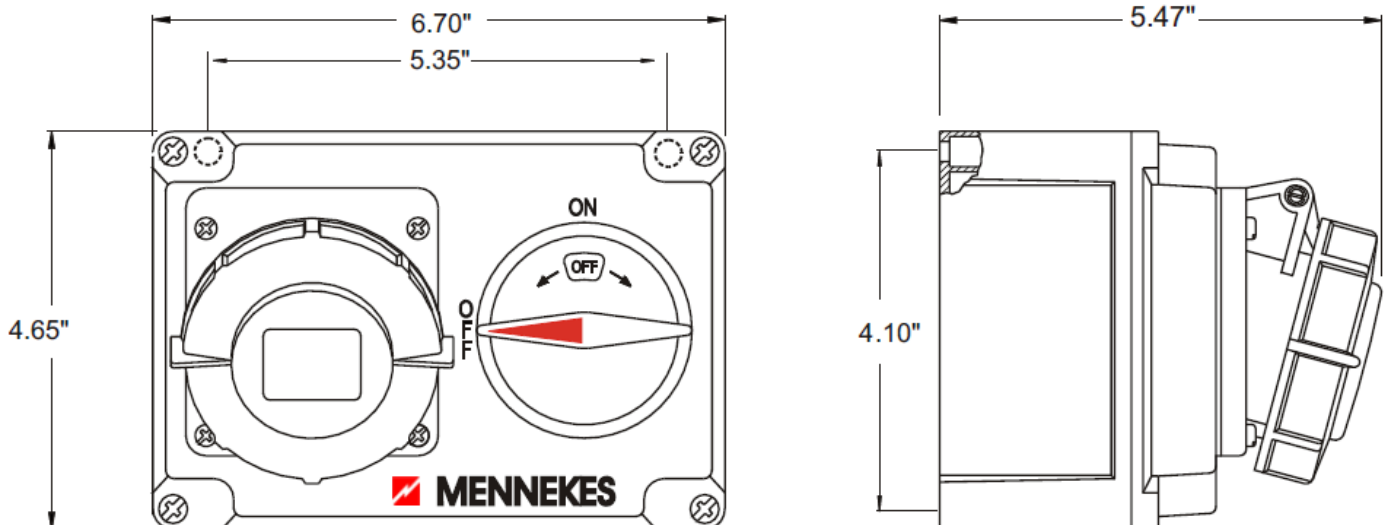

MENNEKES  
Electrical Products  
277 Fairfield Road  
Fairfield, NJ 07004  
800-882-7584  
www.MENNEKES.com

---

---

**RECEPTACLE, SWITCHED AND INTERLOCKED**

---

---

<b>Part No.</b>	ME 420HMI5
<b>Description:</b>	20 Amp 3Ø 4W 600Vac Switched and Interlocked Receptacle 10hp@600Vac
<b>Construction:</b>	NEMA 4X; 12
<b>Compliance:</b>	UL 508; UL 50E and CSA C22.2 No.14-10 IEC 60309-1; IEC 60309-2

---

**IEC COLOR CODE:** Black

**GROUND SOCKET:** 5 Hour Position Mates with Male in 7 Hour Position.

---

Drawing Not to Scale