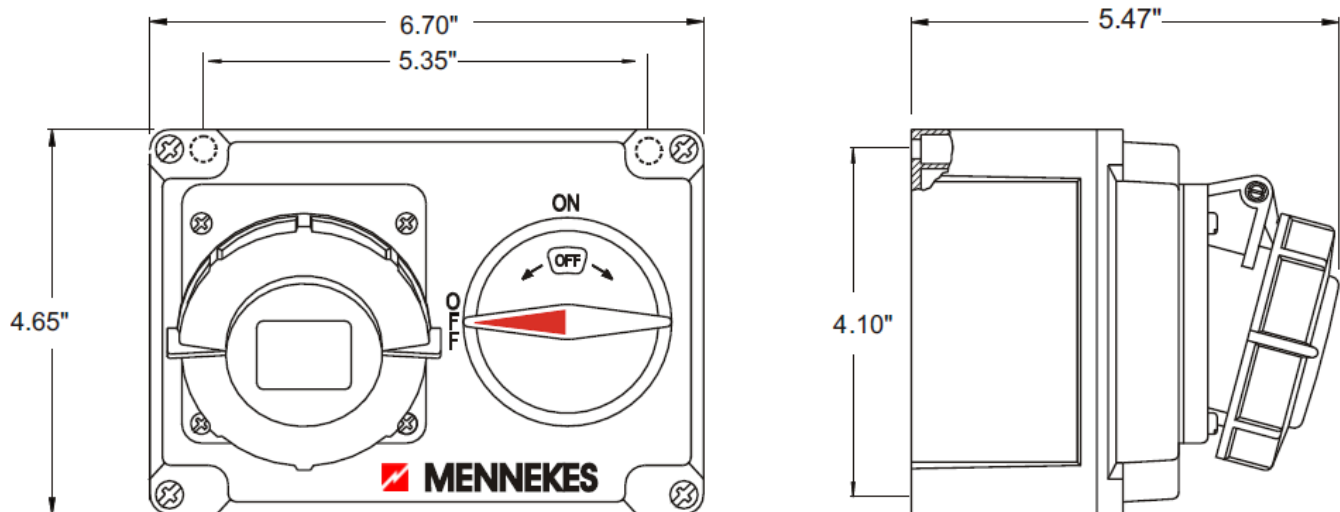

MENNEKES
Electrical Products
277 Fairfield Road
Fairfield, NJ 07004
800-882-7584
www.MENNEKES.com

RECEPTACLE, SWITCHED AND INTERLOCKED

Part No.	ME 420HMI7
Description:	20 Amp 3Ø 4W 480Vac Switched and Interlocked Receptacle 10hp@480Vac
Construction:	NEMA 4X; 12
Compliance:	UL 508; UL 50E and CSA C22.2 No.14-10 IEC 60309-1; IEC 60309-2

IEC COLOR CODE: Red

GROUND SOCKET: 7 Hour Position Mates with Male in 5 Hour Position.

Drawing Not to Scale