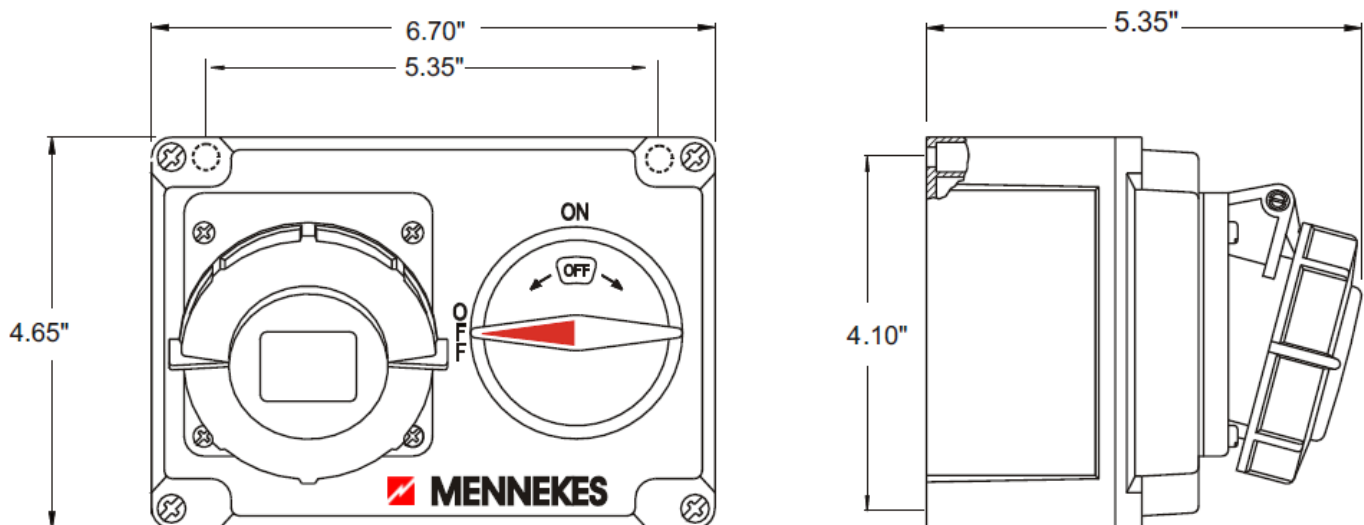

MENNEKES  
Electrical Products  
277 Fairfield Road  
Fairfield, NJ 07004  
800-882-7584  
www.MENNEKES.com

---

---

**RECEPTACLE, SWITCHED AND INTERLOCKED**

---

---

<b>Part No.</b>	ME 320HMI7
<b>Description:</b>	20 Amp 1Ø 3W 480Vac Switched and Interlocked Receptacle 5hp@480Vac
<b>Construction:</b>	NEMA 4X; 12
<b>Compliance:</b>	UL 508; UL 50E and CSA C22.2 No.14-10 IEC 60309-1; IEC 60309-2

---

**IEC COLOR CODE:** Red

**GROUND SOCKET:** 7 Hour Position Mates with Male in 5 Hour Position.

---

Drawing Not to Scale