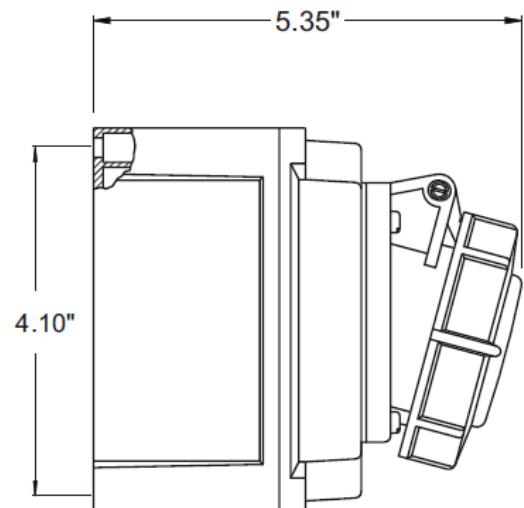

MENNEKES
Electrical Products
277 Fairfield Road
Fairfield, NJ 07004
800-882-7584
www.MENNEKES.com

RECEPTACLE, SWITCHED AND INTERLOCKED

Part No.	ME 320HMI6
Description:	20 Amp 1Ø 3W 250Vac Switched and Interlocked Receptacle 2.5hp@250Vac
Construction:	NEMA 4X; 12
Compliance:	UL 508; UL 50E and CSA C22.2 No.14-10 IEC 60309-1; IEC 60309-2

IEC COLOR CODE: Blue

GROUND SOCKET: 6 Hour Position Mates with Male in 6 Hour Position.

Drawing Not to Scale