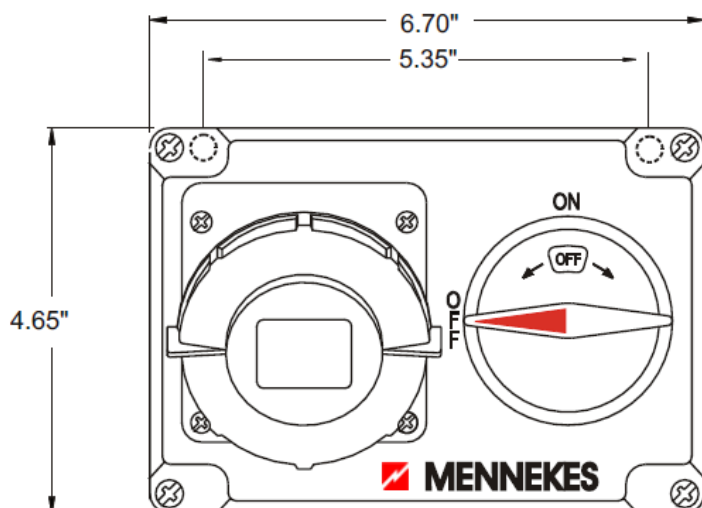

MENNEKES
Electrical Products
277 Fairfield Road
Fairfield, NJ 07004
800-882-7584
www.MENNEKES.com

RECEPTACLE, SWITCHED AND INTERLOCKED

Part No.	ME 320HMI6
Description:	20 Amp 1Ø 3W 250Vac Switched and Interlocked Receptacle 2.5hp@250Vac
Construction:	NEMA 4X; 12
Compliance:	UL 508; UL 50E and CSA C22.2 No.14-10 IEC 60309-1; IEC 60309-2

IEC COLOR CODE: Blue

GROUND SOCKET: 6 Hour Position Mates with Male in 6 Hour Position.

Drawing Not to Scale